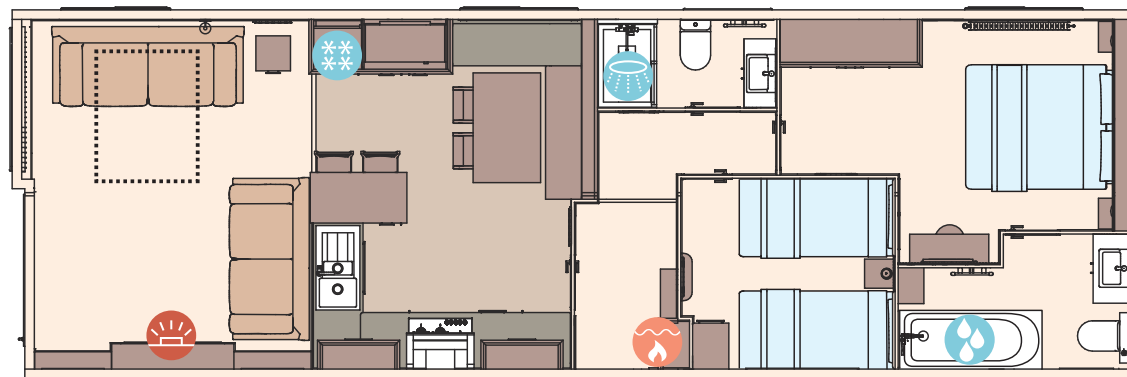

- ✓ USB sockets in all bedrooms (includes USB sockets to both sides of the main bed)
- ✓ TV point in all bedrooms
- ✓ Luxury en suite with domestic style bath
- ✓ Bathroom extractor fans
- ✓ Shaver socket
- ✓ Coat hooks in all bathrooms
- ✓ Wicker storage baskets in kitchen
- ✓ Stylish round and oval mirrors in all bedrooms, bathroom and en suite
- ✓ Roman fabric blinds to all windows (except front end of holiday home)

The Beaumont Lodge 43ft x 14ft x 2 bedroom

KEY: Fire Water heater Shower Bath Fridge/Freezer Front pull out bed

OPTIONAL  
Residential  
specification  
BS3632  
See Page 86