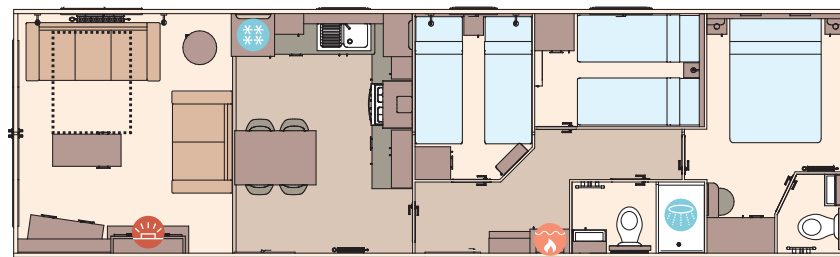

360°

For more information and to take a virtual tour, visit www.abiuk.co.uk

All this included

- ✓ Matt finish Chateaux grey aluminium cladding
- ✓ Carpet underlay throughout
- ✓ Stylish light fittings with low energy bulbs
- ✓ Electric fire
- ✓ USB socket in lounge
- ✓ Additional sockets next to TV point in lounge
- ✓ Free-standing dining table and chairs
- ✓ Externally vented powered cooker hood
- ✓ 40mm worktops
- ✓ Soft-close hinges on doors and drawers in kitchen
- ✓ Lift-up bed in master bedroom
- ✓ King size bed in master bedroom (2 bedroom models only)
- ✓ TV point in master bedroom and one twin room
- ✓ USB sockets in all bedrooms
- ✓ En suite with domestic style bath (39ft x 12ft 2 bedroom only)
- ✓ Shaver socket
- ✓ Bathroom extractor fans
- ✓ Separate en suite toilet
- ✓ Coat hooks in all bathrooms
- ✓ Composite kitchen sink
- ✓ Pictures above bed in master bedroom
- ✓ Coffee table with cube stool

The Beverley 36ft x 12ft x 2 bedroom

The Beverley 40ft x 12ft x 3 bedroom

The Beverley 39ft x 12ft x 2 bedroom

KEY:

- Fire
- Water heater
- Shower
- Bath
- Fridge/Freezer
- Front pull out bed

OPTIONAL
WINTER
PACKS
See Page 86