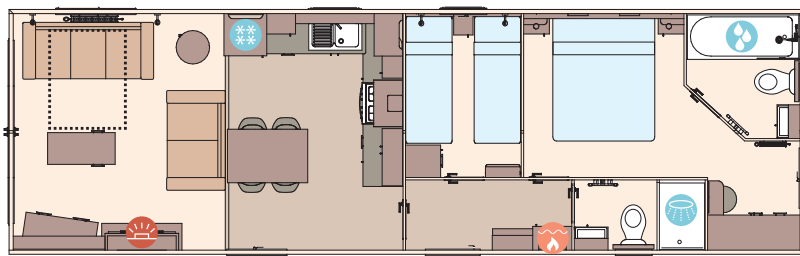

360°

For more information and to take a virtual tour, visit www.abiuk.co.uk

All this included

- ✓ Matt finish Chateaux grey aluminium cladding
- ✓ Carpet underlay throughout
- ✓ Stylish light fittings with low energy bulbs
- ✓ Electric fire
- ✓ USB socket in lounge
- ✓ Additional sockets next to TV point in lounge
- ✓ Free-standing dining table and chairs
- ✓ Externally vented powered cooker hood
- ✓ 40mm worktops
- ✓ Soft-close hinges on doors and drawers in kitchen
- ✓ Lift-up bed in master bedroom
- ✓ King size bed in master bedroom (2 bedroom models only)
- ✓ TV point in master bedroom and one twin room
- ✓ USB sockets in all bedrooms
- ✓ En suite with domestic style bath (39ft x 12ft 2 bedroom only)
- ✓ Shaver socket
- ✓ Bathroom extractor fans
- ✓ Separate en suite toilet
- ✓ Coat hooks in all bathrooms
- ✓ Composite kitchen sink
- ✓ Pictures above bed in master bedroom
- ✓ Coffee table with cube stool

Add any of these

- Fully galvanised chassis
- 'Low E' PVCu Thermaglass double glazing
- Winter premium pack
- Winter electric pack
- Voiles throughout
- Free-standing fridge
- Free-standing or integrated fridge freezer
- Integrated microwave oven
- Integrated dishwasher or washing machine
- Plain duvet covers and pillowcases
- Bed runner in master bedroom
- Scatter cushions in lounge
- Exterior door options available
- Bluetooth sound system in lounge
- 'Exclusive' pocket sprung mattresses
- Space saver bed (twin room only)

The Beverley 36ft x 12ft x 2 bedroom

The Beverley 40ft x 12ft x 3 bedroom

The Beverley 39ft x 12ft x 2 bedroom

KEY:

- Fire
- Water heater
- Shower
- Bath
- Fridge/Freezer
- Front pull out bed

OPTIONAL
WINTER
PACKS
See Page 86