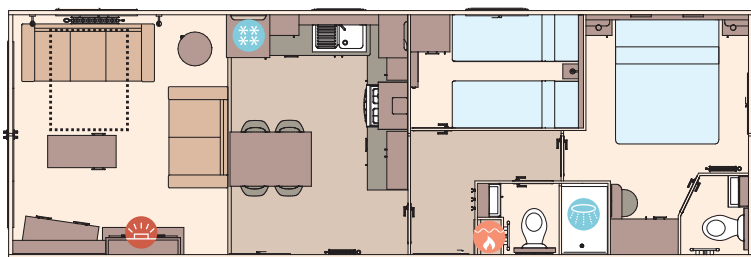

Shows optional full front sliding doors, see page 41

Highlights:

- Comfortable free-standing sofas
- Optional fully glazed front with sliding doors
- En suite with domestic bath (39ft x 12ft 2 bedroom model only)
- Home-from-home comforts throughout
- Updated layout and colour scheme for 2024

360°

For more information and to take a virtual tour, visit www.abiuk.co.uk

All this included

- ✓ Matt finish Chateaux grey aluminium cladding
- ✓ Carpet underlay throughout
- ✓ Stylish light fittings with low energy bulbs
- ✓ Electric fire
- ✓ USB socket in lounge
- ✓ Additional sockets next to TV point in lounge
- ✓ Free-standing dining table and chairs
- ✓ Externally vented powered cooker hood
- ✓ 40mm worktops
- ✓ Soft-close hinges on doors and drawers in kitchen
- ✓ Lift-up bed in master bedroom
- ✓ King size bed in master bedroom (2 bedroom models only)
- ✓ TV point in master bedroom and one twin room
- ✓ USB sockets in all bedrooms
- ✓ En suite with domestic style bath (39ft x 12ft 2 bedroom only)
- ✓ Shaver socket
- ✓ Bathroom extractor fans
- ✓ Separate en suite toilet
- ✓ Coat hooks in all bathrooms
- ✓ Composite kitchen sink
- ✓ Pictures above bed in master bedroom
- ✓ Coffee table with cube stool

The Beverley 36ft x 12ft x 2 bedroom

The Beverley 40ft x 12ft x 3 bedroom

The Beverley 39ft x 12ft x 2 bedroom

KEY:

- Fire
- Water heater
- Shower
- Bath
- Fridge/Freezer
- Front pull out bed

OPTIONAL
WINTER
PACKS
See Page 86