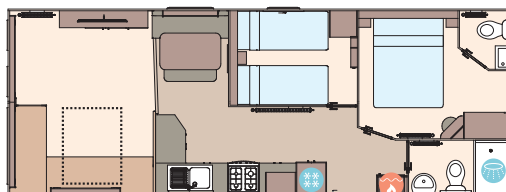

The Coworth 32ft x 12ft x 2 bedroom