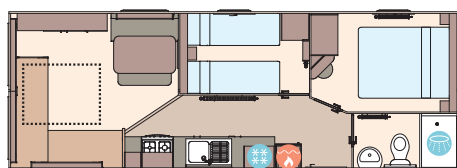

## All this included

- ✓ Matt finish Champagne aluminium cladding
- ✓ Fixed dinette seating
- ✓ Carpet underlay in lounge
- ✓ Scatter cushions in lounge
- ✓ King size bed in master bedroom (except all 10ft models and 32ft x 12ft 2 bedroom model)
- ✓ 2' 6" single beds in twin room (12ft 2 bedroom models only)
- ✓ Separate en suite (32ft x 12ft models upwards)

## Add any of these

- Deluxe Pack (available on 12ft models)
- Fully galvanised chassis
- 'Low E' PVCu Thermaglass double glazing
- Integrated microwave oven
- Winter premium pack

- Winter electric pack
- Front French doors or front sliding doors (available on 32ft x 12ft model, both 36ft x 12ft models and 39ft x 12ft model)
- Free-standing fridge
- Free-standing or integrated fridge freezer
- Externally vented powered cooker hood
- Bathroom extractor fans
- Lift-up bed in master bedroom
- Space saver bed for twin room
- Plain duvet covers and pillowcases
- Voiles throughout
- USB socket in lounge