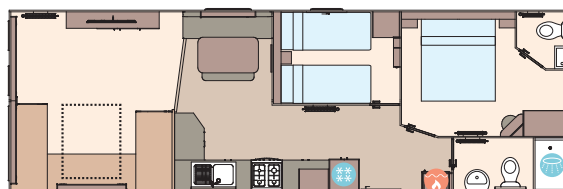

## Add any of these

- Deluxe Pack (available on 12ft models)
- Fully galvanised chassis
- 'Low E' PVCu Thermaglass double glazing
- Integrated microwave oven
- Winter premium pack

- Winter electric pack
- Front French doors or front sliding doors (available on 32ft x 12ft model, both 36ft x 12ft models and 39ft x 12ft model)
- Free-standing fridge
- Free-standing or integrated fridge freezer
- Externally vented powered cooker hood
- Bathroom extractor fans
- Lift-up bed in master bedroom
- Space saver bed for twin room
- Plain duvet covers and pillowcases
- Voiles throughout
- USB socket in lounge

The Coworth 28ft x 10ft x 2 bedroom

The Coworth 32ft x 12ft x 2 bedroom

The Coworth 32ft x 10ft x 2 bedroom

The Coworth 36ft x 12ft x 2 bedroom

The Coworth 36ft x 10ft x 3 bedroom

The Coworth 36ft x 12ft x 3 bedroom

The Coworth 28ft x 12ft x 2 bedroom

The Coworth 39ft x 12ft x 3 bedroom

KEY: Water heater Shower Fridge/Freezer Front pull out bed