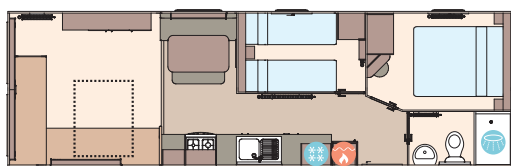

## Add any of these

- Deluxe Pack (available on 12ft models)
- Fully galvanised chassis
- 'Low E' PVCu Thermaglass double glazing
- Integrated microwave oven
- Winter premium pack

- Winter electric pack
- Front French doors or front sliding doors (available on 32ft x 12ft model, both 36ft x 12ft models and 39ft x 12ft model)
- Free-standing fridge
- Free-standing or integrated fridge freezer
- Externally vented powered cooker hood
- Bathroom extractor fans
- Lift-up bed in master bedroom
- Space saver bed for twin room
- Plain duvet covers and pillowcases
- Voiles throughout
- USB socket in lounge

The Coworth 28ft x 10ft x 2 bedroom

The Coworth 32ft x 12ft x 2 bedroom

The Coworth 32ft x 10ft x 2 bedroom

The Coworth 36ft x 12ft x 2 bedroom

The Coworth 36ft x 10ft x 3 bedroom

The Coworth 36ft x 12ft x 3 bedroom

The Coworth 28ft x 12ft x 2 bedroom

The Coworth 39ft x 12ft x 3 bedroom

KEY: Water heater Shower Fridge/Freezer Front pull out bed