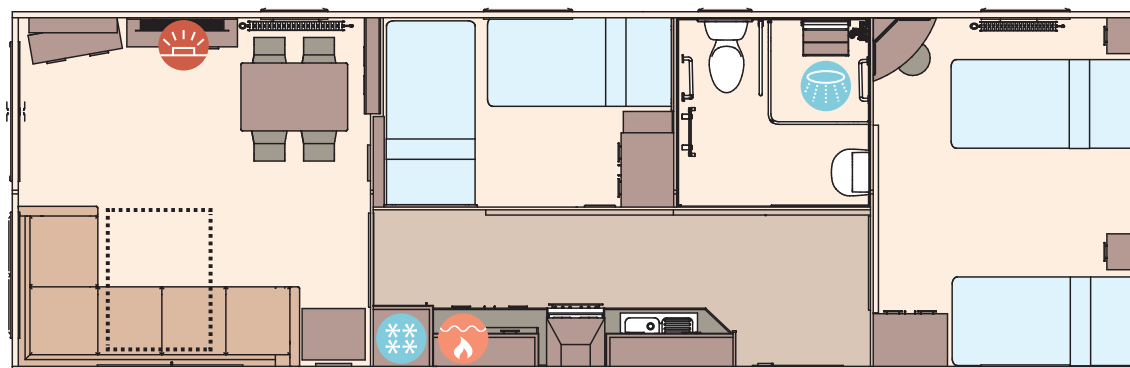

The Derwent 38ft x 12ft x 2 bedroom

KEY: Fire Water heater Shower Fridge/Freezer Front pull out bed

OPTIONAL
WINTER
PACKS
See Page 86