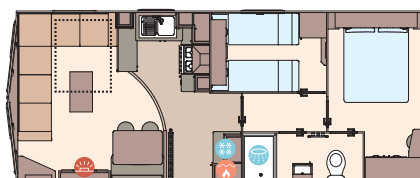

The Keswick 28ft x 12ft x 2 bedroom