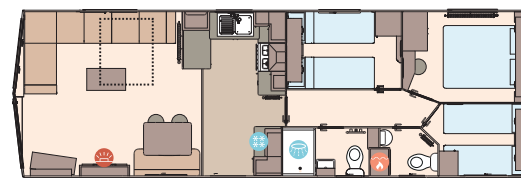

All this included

- ✓ Matt finish Champagne aluminium cladding
- ✓ Carpet underlay throughout
- ✓ Electric fire
- ✓ Scatter cushions in lounge
- ✓ Fixed dinette seating
- ✓ Externally vented powered cooker hood
- ✓ Soft-close hinges on doors and drawers in kitchen
- ✓ King size bed in master bedroom (except 28ft models and 36ft/39ft x 12ft 3 bedroom models)
- ✓ Bathroom extractor fans
- ✓ Separate second toilet (32ft x 12ft models and up)
- ✓ Shaped front bay
- ✓ USB socket in kitchen
- ✓ Coffee table (on specific models)
- ✓ Fabric headboards to all bedrooms
- ✓ Overbed lockers in all bedrooms
- ✓ Lift-up bed in master bedroom

Add any of these

- Fully galvanised chassis
- 'Low E' PVCu Thermaglass double glazing
- Winter premium pack
- Winter electric pack
- Front French doors or front sliding doors (available on 32ft x 12ft model, both 36ft x 12ft models and 39ft x 12ft model)
- Free-standing dining table and chairs
- Free-standing fridge
- Free-standing or integrated fridge freezer
- Integrated microwave oven
- L-shaped dinette (specific models)
- Space saver bed for twin room
- Plain duvet covers and pillowcases
- Voiles throughout

The Keswick 28ft x 10ft x 2 bedroom

The Keswick 28ft x 12ft x 2 bedroom

The Keswick 36ft x 12ft x 3 bedroom

The Keswick 32ft x 10ft x 2 bedroom

The Keswick 32ft x 12ft x 2 bedroom

The Keswick 39ft x 12ft x 3 bedroom

The Keswick 36ft x 10ft x 3 bedroom

The Keswick 36ft x 12ft x 2 bedroom

KEY: Fire Water heater Shower Fridge/Freezer Front pull out bed

OPTIONAL
WINTER
PACKS
See Page 86